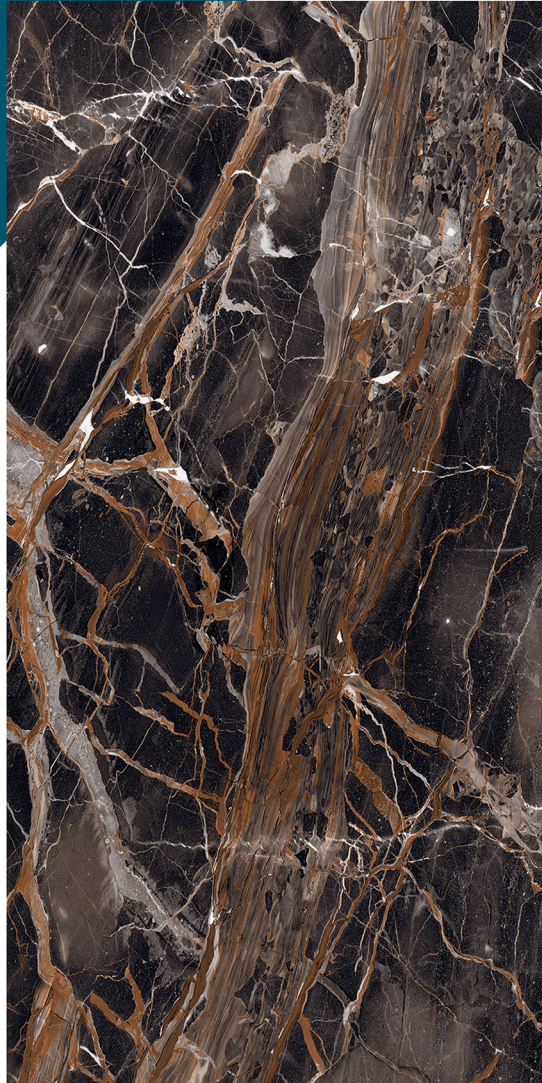

R A N D O M

**HIGH GLOSS
FINISH**

**ZERO
MAINTANANCE**

ECO-FRIENDLY

ROSSO BLACK