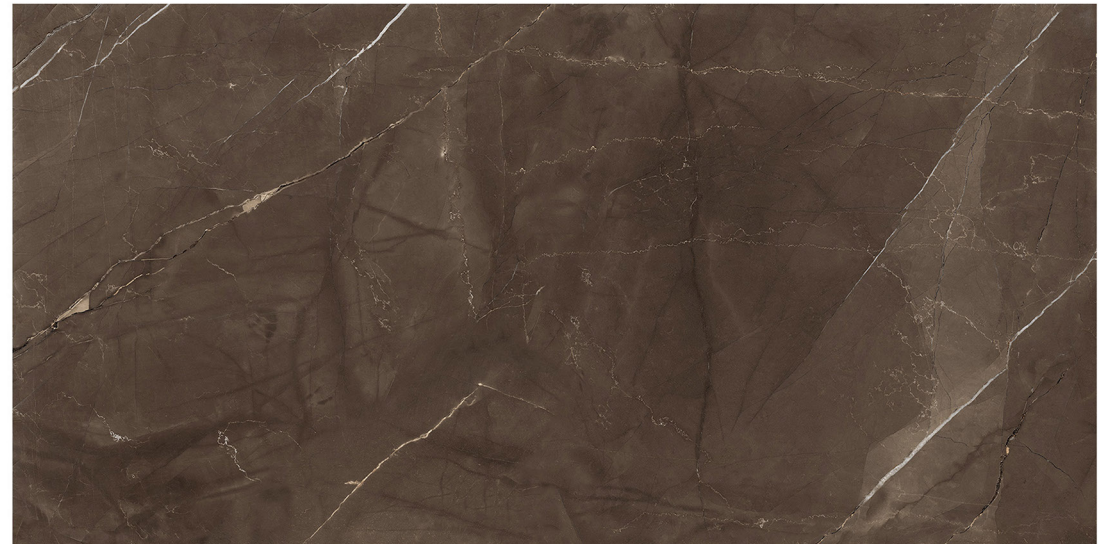

ARMANI VERDE